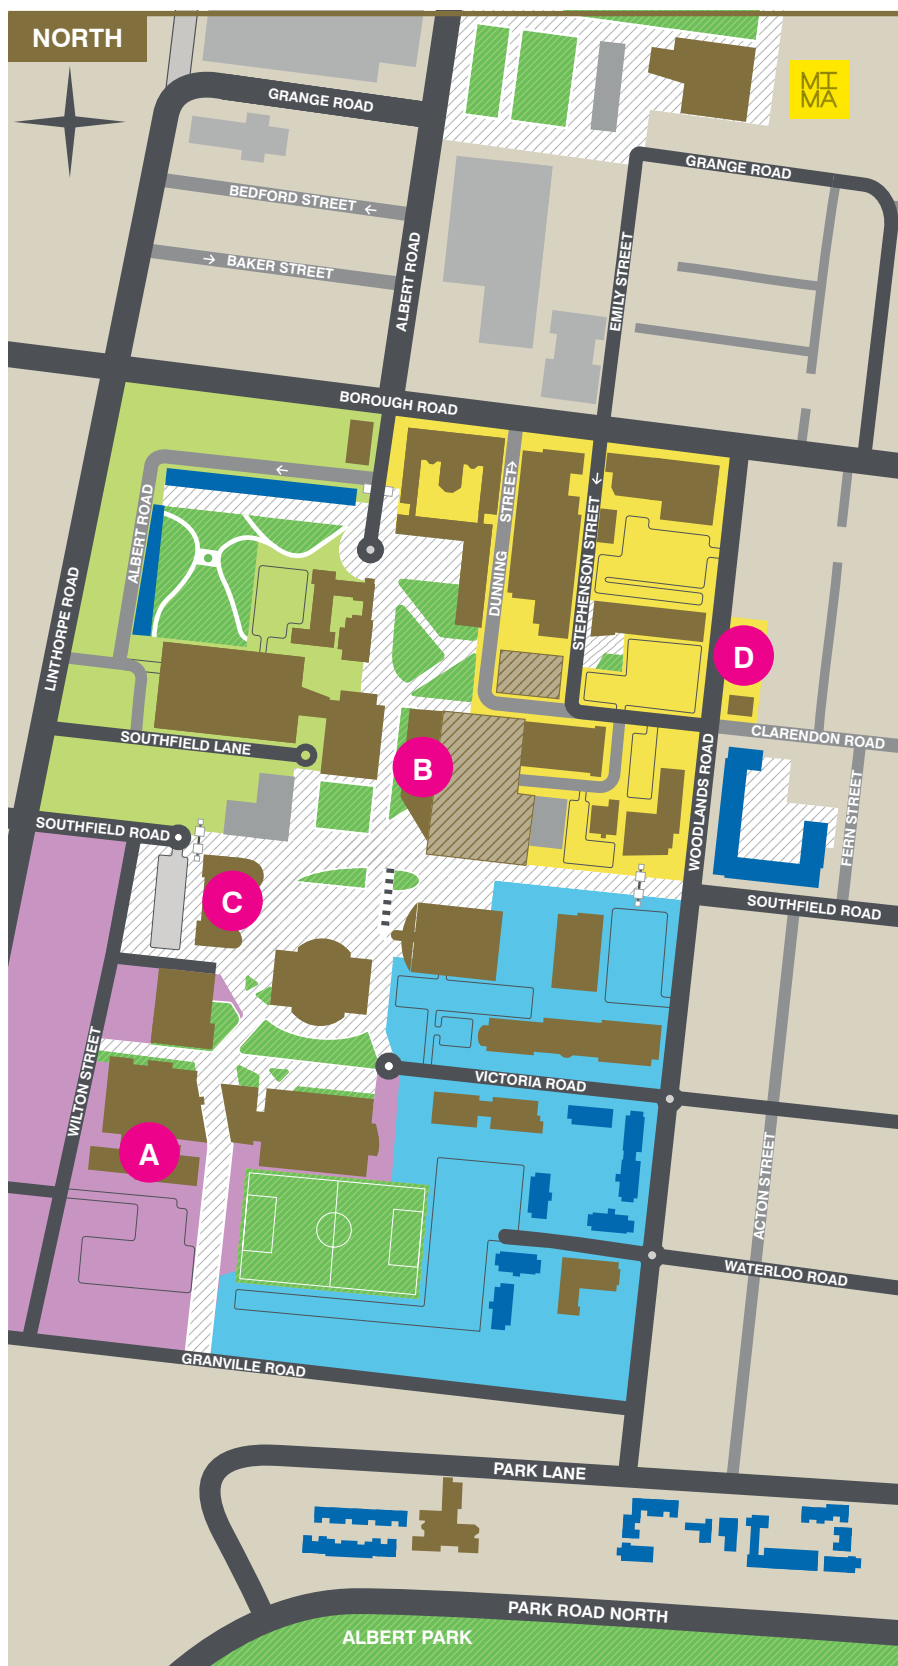

Family facilities map

September 2024

A	Centuria South Parenting Room Ground floor HO.07	<ul style="list-style-type: none">> baby change> fridge> sofa
B	Student Life Family Room Second floor SL2.30a	<ul style="list-style-type: none">> baby change> fridge> nursing chair
C	The Curve Ground Floor TG.20	<ul style="list-style-type: none">> baby change> nursing chair
D	Foster (staff only) First floor F1.03	<ul style="list-style-type: none">> fridge> sofa

Scan the QR to download the app